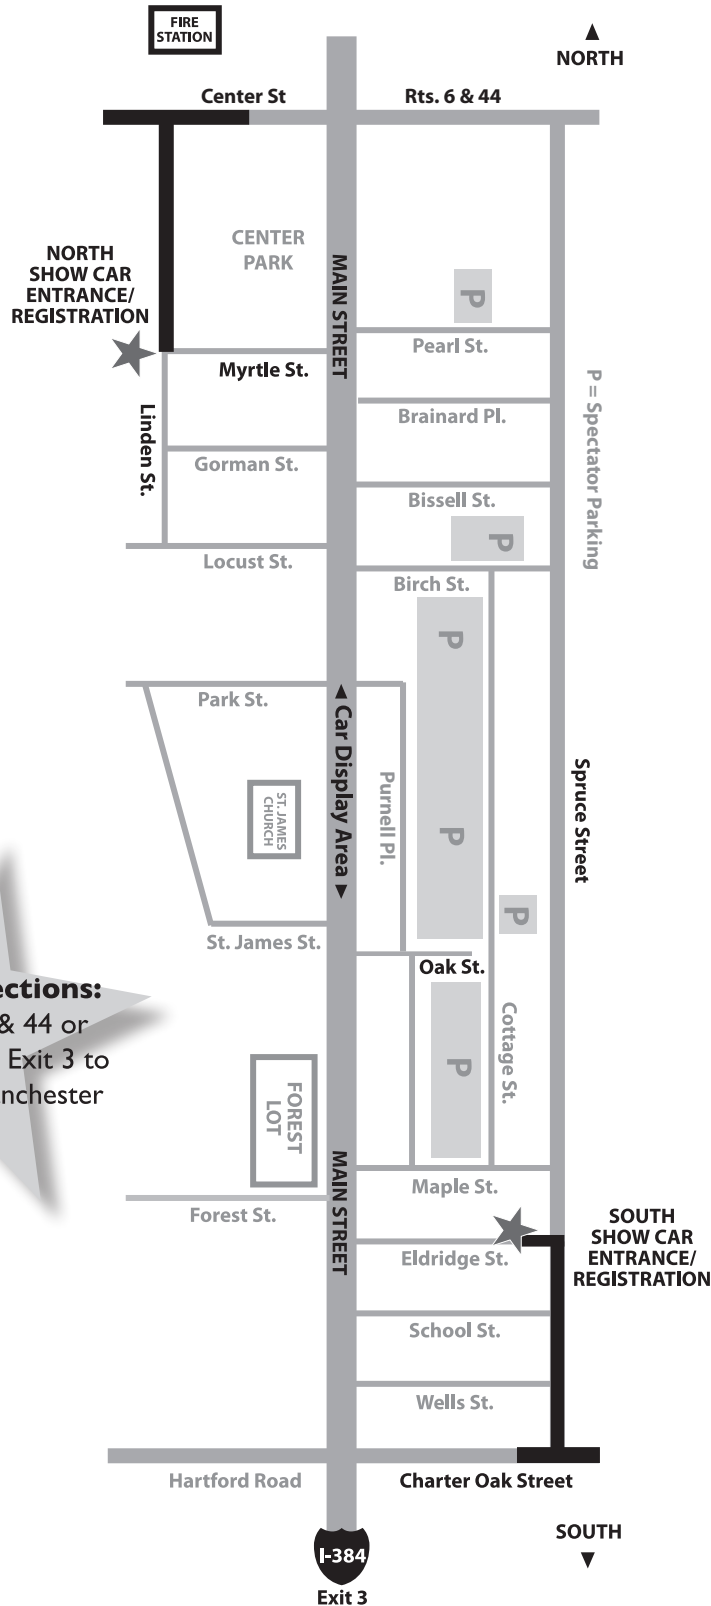

Cruisin'!

on Main Street

Presented by
TAYLOR RENTAL
 OF MANCHESTER *PartyPlus*

Fueled by

CITGO
 FUELING GOOD

Driving Directions:
 Via Routes 6 & 44 or
 I-84 to I-384 to Exit 3 to
 Downtown Manchester

Like us on Facebook 

For more information visit www.cruisinonmainstreet.org
 In the event of inclement weather tune to 102.9FM The Whale for cancellation info or visit www.drctfm.com